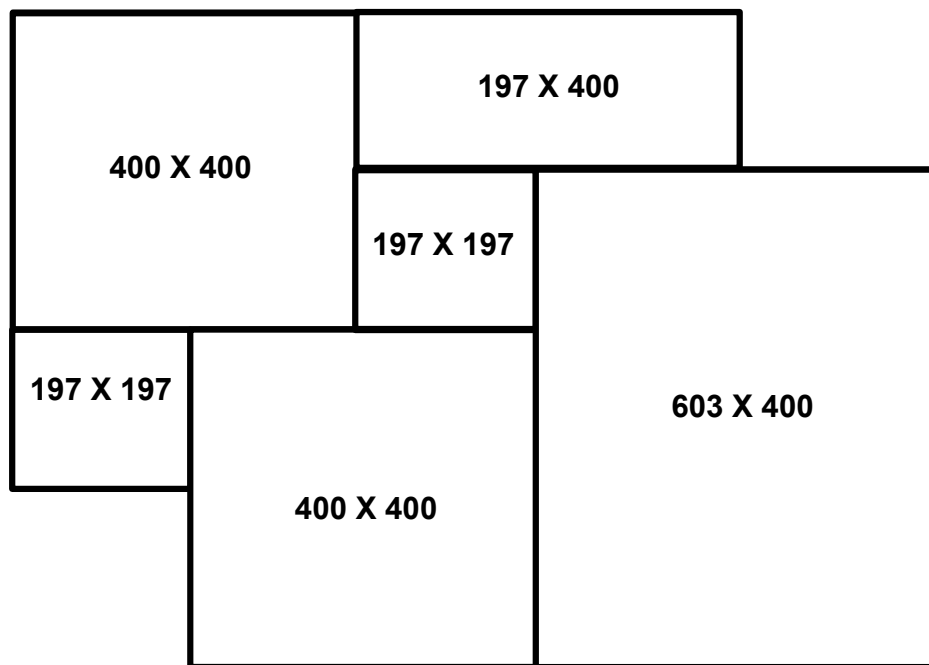

STONE
ELEMENTS

Product Name: **Stoneblue**

Type: **French Pattern**

Finish: **Sawn**

Ratio:

Sizes:

2

197 X 197 X 30mm

2

400 X 400 x 30mm

1

197 X 400 X 30mm

1

603 X 400 X 30mm

Please note:

Module designed to be installed with 5mm joints

Module size = 0.72m²